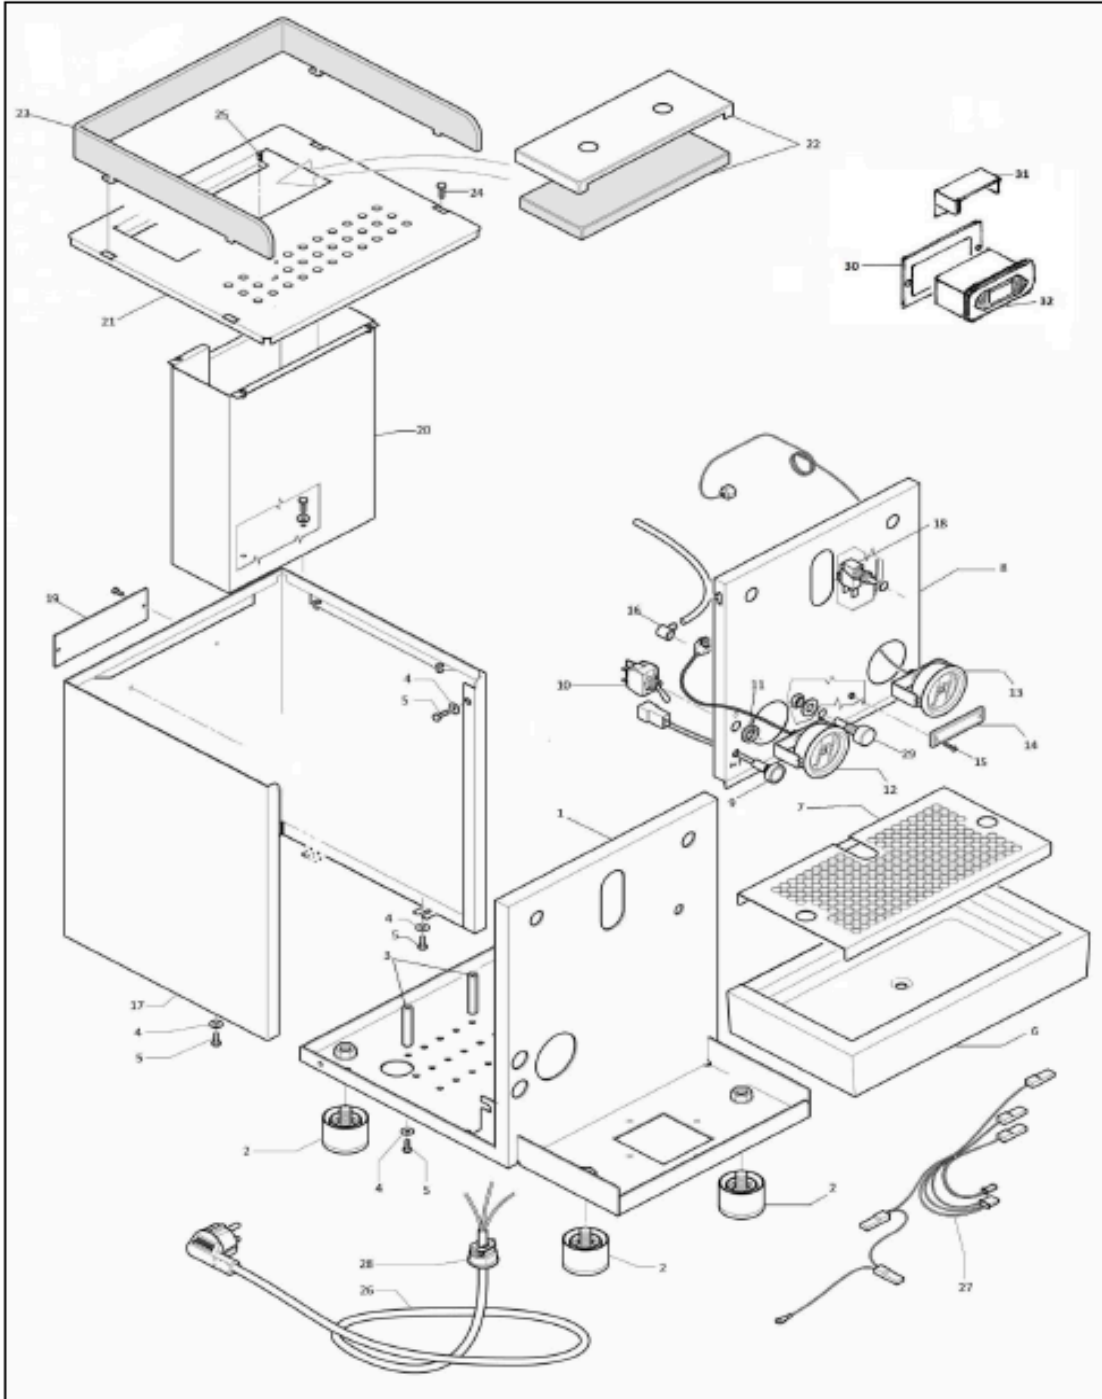

CELLINI PID

From Serial Number D1406G3P0939

Pre Serial Number D1406G3P0939 use part diagram Giotto/Cellini Plus V2

A- GIOTTO PID

Bodywork

Pos.	Code Nr.	Description	Price	Notes
1	A009905502	Chassis		
2	A019904281	Foot 30mm		
3	C220004264	Column		
4	A309904532	Washer		
5	C309900745	Screw		
6	C01L004247	Drip tray		
7	A019904346	Grid		
8	A01I004629	Front panel		
9	A139904519	Green led control lamp		
10	A199904992	Stainless steel switch		
11	A529904289	Nut		
12	A299904632	Boiler pressure gauge		
13	A299904633	Pump pressure gauge		
14	A859905007	Front tag		
15	A319904306	Screw		
16	C449900709	Rubber connector		
17	C199900306	Microswitch		
18	C01L002109	Side panel		
19	C01L004255	Back panel		
20	A859904400	Rear tag		
21	A019904451	Tank guide		
22	A309904530	Screw		
23	C01L004246	Cups support panel		
24	R01L000382	Reservoir cover complete		
25	A630004286	Cupsframe		
26	A319904431	Screw		
27	C199900957	Power cord CE		
	A199904518	Power cord IS		
	A199904616	Power cord KR		
	C199900958	Power cord UL		
	C199901115	Power cord AUS/NZ		
	C199901116	Power cord GB		
	C199901510	Power cord CH		
28	A199905506	Thermopid wiring loom		
29	C439900086	Cable retainer		
30	A227704363	Drain Connector		
31	A019905504	Thermopid plate		
32	A019905515	Thermopid protection		
33	A199905505	230V Thermopid		
33a	A199905514	115V Thermopid		