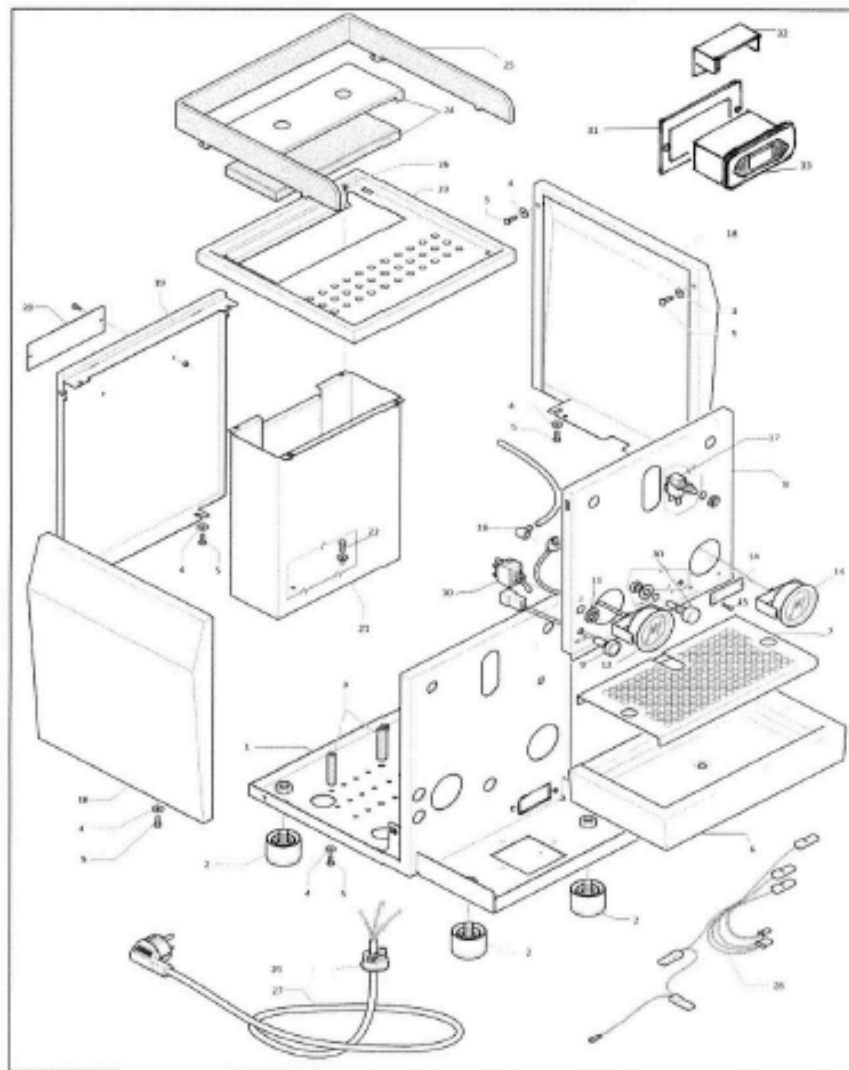

CELLINI PID

From Serial Number D1406G3P0939

Pre Serial Number D1406G3P0939 use part diagram Giotto/Cellini Plus V2

A- GIOTTO PID

Bodywork

Pos.	Code Nr.	Description	Price	Notes
1	A009905502	Chassis		
2	A019904281	Foot 30mm		
3	C220004264	Column		
4	A309904532	Washer		
5	C309900745	Screw		
6	C01L004247	Drip tray		
7	A019904346	Grid		
8	A01I004629	Front panel		
9	A139904519	Green led control lamp		
10	A199904992	Stainless steel switch		
11	A529904289	Nut		
12	A299904632	Boiler pressure gauge		
13	A299904633	Pump pressure gauge		
14	A859905007	Front tag		
15	A319904306	Screw		
16	C449900709	Rubber connector		
17	C199900306	Microswitch		
18	C01L002109	Side panel		
19	C01L004255	Back panel		
20	A859904400	Rear tag		
21	A019904451	Tank guide		
22	A309904530	Screw		
23	C01L004246	Cups support panel		
24	R01L000382	Reservoir cover complete		
25	A630004286	Cupsframe		
26	A319904431	Screw		
27	C199900957	Power cord CE		
	A199904518	Power cord IS		
	A199904616	Power cord KR		
	C199900958	Power cord UL		
	C199901115	Power cord AUS/NZ		
	C199901116	Power cord GB		
	C199901510	Power cord CH		
28	A199905506	Thermopid wiring loom		
29	C439900086	Cable retainer		
30	A227704363	Drain Connector		
31	A019905504	Thermopid plate		
32	A019905515	Thermopid protection		
33	A199905505	230V Thermopid		
33a	A199905514	115V Thermopid		