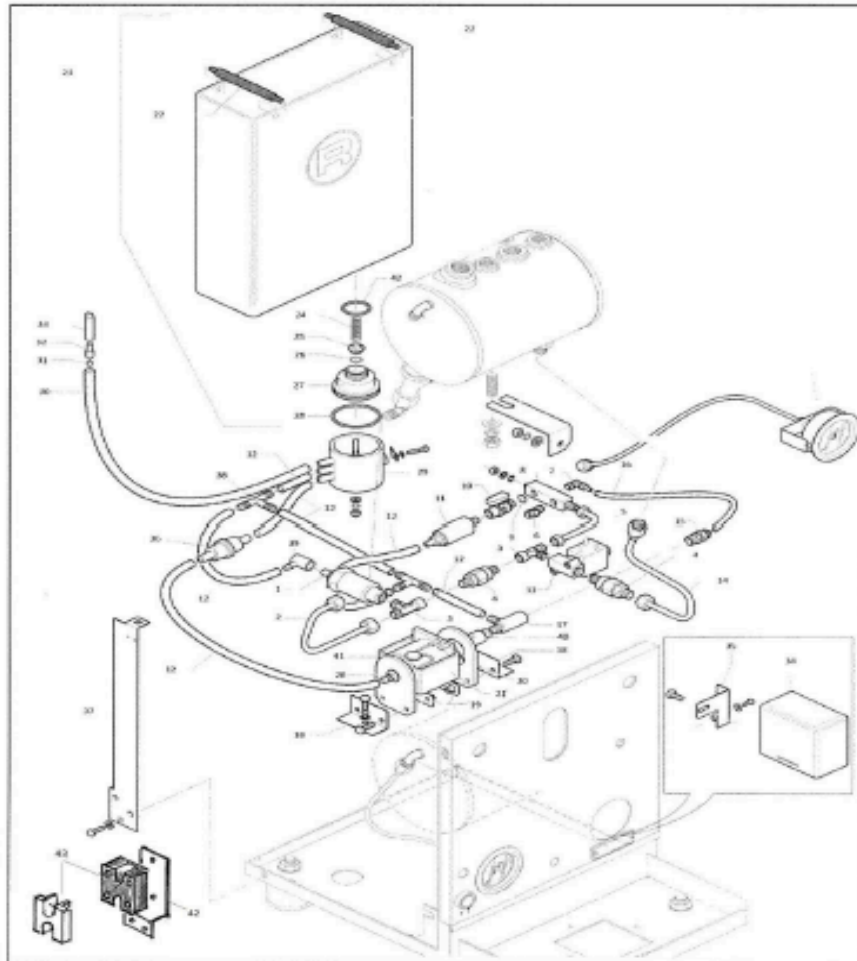

Pos.	Code Nr.	Description	Price	Notes
1	A277704278	Boiler		
2	C479900673	Copper gasket		
3	C229900740	Connector		
4	C229900393	Injector		
5	A229904355	Connector		
6	A279905172	Inlet pipe		
8	A229904957	Connector		
9	C229900528	Connector		
10	A269904417	Teflon gasket		
11	C219900560	Vacuum breaker valve		
12	A449904331	Teflon gasket		
13	A299904998	Safety valve		
14	C199901550	Thermostat 135C		
15	C199900839	Boiler level probe		
16	A119905081	Service boiler NTC probe		
19	C469900239	3 mm heating element gasket		
20	C199901551	Heating element V230		
20	C199901552	Heating element V115		
21	A279905511	Return pipe		
22	C229900518	Connector		
23	C309900131	Pin		
23a	C479900228	Copper gasket		use till sn D1223...
23b	A229904320	Connector		use wth 23a
26	A279904290	Steam pipe		
27	C229900520	Connector		
28	A229905097	Water pipe		from sn D1223....
28a	A279904291	Water pipe		use till sn D1223...
28b	C229900595	Connector		use with 28a
30	C000004257	Boiler support		
32	A499904995	Boiler protection		

E- PID

Steam and water assembly

<i>Pos.</i>	<i>Code</i>	<i>Description</i>	<i>Price</i>	<i>Notes</i>
1	A329905087	Half nut 1/4		
2	A229905055	Steam/ Hot water valve		use from Sn D1224G2V3181
2a	A227704280	Steam/ Hot water valve		use till Sn D1224G2V3181
3	A430004284	Steam/water valve handle		
4	A829904376	Plate		
5	A829904375	Washer		
6	A809904377	Handle "clip"		
7	C400002786	Oring		
8	A527704283	Cover handle		
9	A449904331	Teflon gasket		
10	A209904332	Spring		
11	A229904333	Plate		
12	C400002022	Oring		
13	A449904334	Oring		
14	C200002839	2 Holes steam nozzle		
15	C400003008	Oring		
16	C227700536	Hot water nozzle		
17	R290003612	Hot water wand		
18	R290003611	Steam wand		
19	A899904634	Steam wand and tap complete		
20	A899904635	Water wand and tap complete		
21	R229905177	Steam/hot water valve rod		
22	C440003449	Silicon pipe 4x7 no burn		