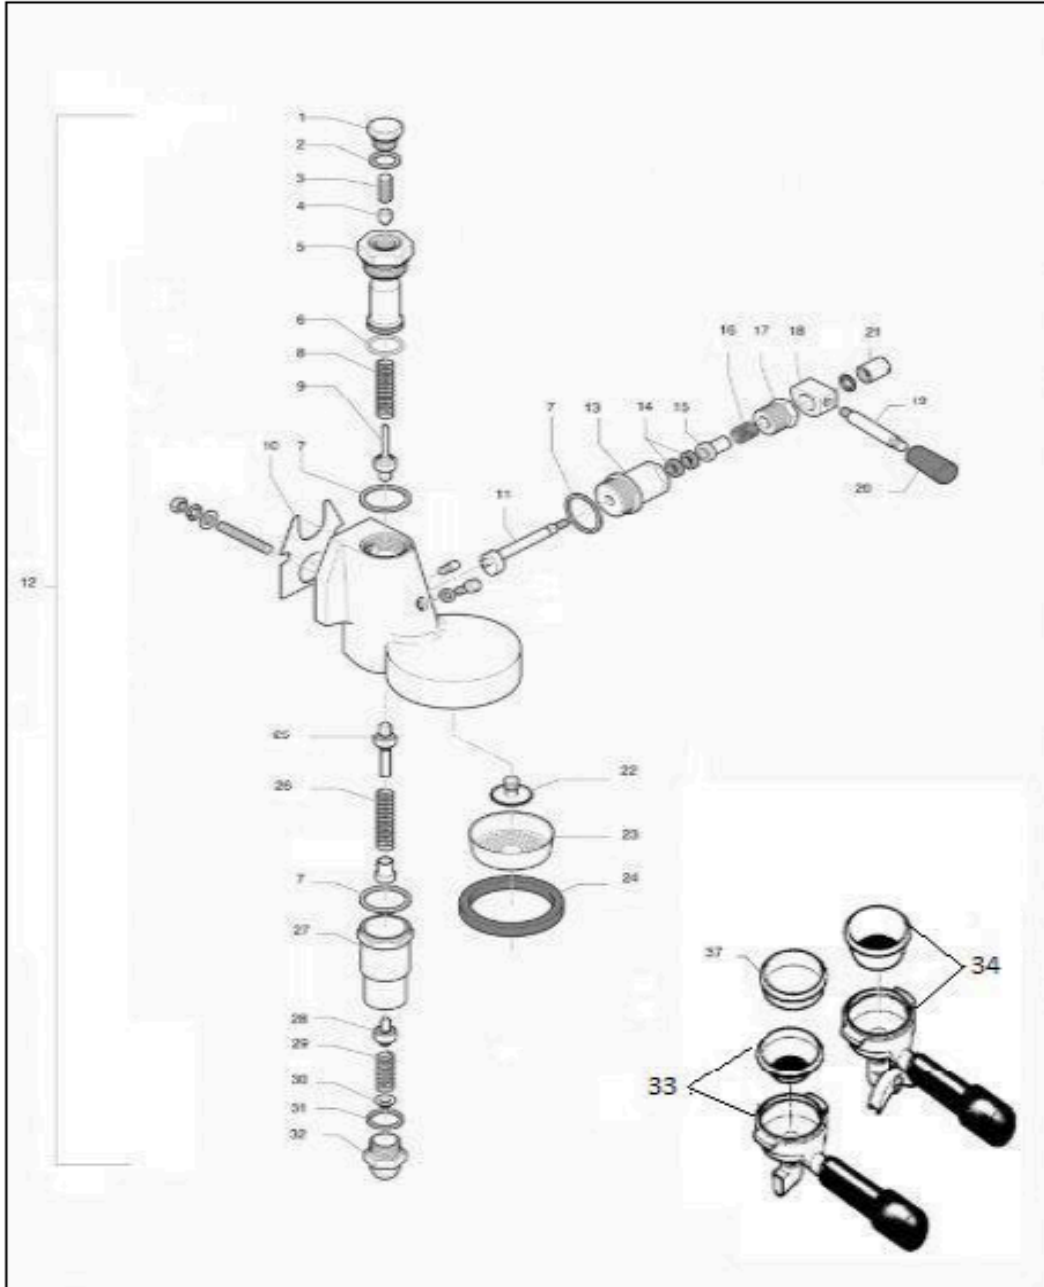

C- PID		Group		
Pos.	Code Nr.	Description	Price	Notes
1	A229904391	Rounded nut		
2	C469900420	Gasket		
3	C619900554	Filter		
4	C229900549	Restrictor 0,8		
5	C229901133	Group Shaft		
6	C469900422	Green gasket		
7	C469900421	Teflon gasket		
8	C219900423	Spring		
9	C219900424	Valve assembly		
10	C449900767	Gasket		
11	C219900425	Shaft		
13	R000002142	Flange		
14	C219900426	Gasket		
15	R000002143	Support		
16	C219900427	Spring		
17	R000002144	Cover		
18	R000002145	Shaft		
19	A829904329	Lever shaft		
20	A839904330	Group handle		
21	R000002146	Pin		
22	C229901228	Diffuser		
23	C519900103	Shower		
24	C449900229	Group Gasket		
25	C219900430	Drain valve		
26	A219904309	Spring		
27	C229901165	Cylinder		
28	C219903081	Valve		
29	C219900431	Spring		
30	R000002148	Connector		
31	C469900783	Gasket		
32	R000002149	Connector		
33	A699905020	1 cup filter holder		
34	A699905021	2 cups filter holder		
	C610003902	7 gr filter basket		
	C610003901	14 gr filter basket		
37	C619900106	Blind filter		
12	C200002983	Group complete parts n.10-23-24 not included