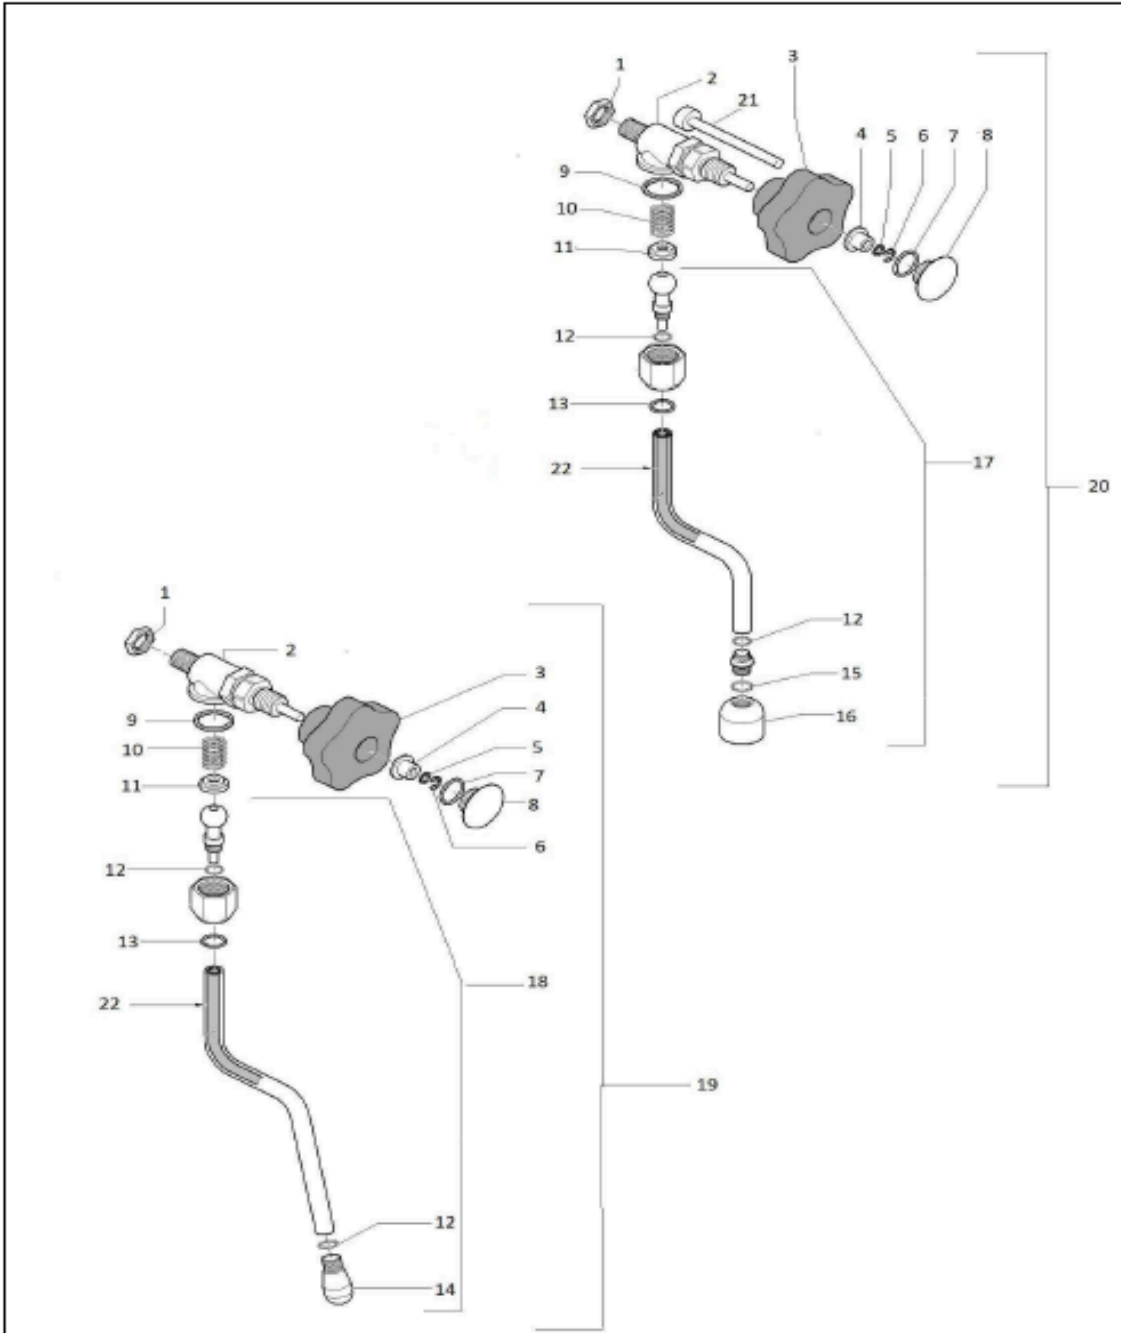

E- PID

Steam and water assembly

<i>Pos.</i>	<i>Code</i>	<i>Description</i>	<i>Price</i>	<i>Notes</i>
1	A329905087	Half nut 1/4		
2	A229905055	Steam/ Hot water valve		use from Sn D1224G2V3181
2a	A227704280	Steam/ Hot water valve		use till Sn D1224G2V3181
3	A430004284	Steam/water valve handle		
4	A829904376	Plate		
5	A829904375	Washer		
6	A809904377	Handle "clip"		
7	C400002786	Oring		
8	A527704283	Cover handle		
9	A449904331	Teflon gasket		
10	A209904332	Spring		
11	A229904333	Plate		
12	C400002022	Oring		
13	A449904334	Oring		
14	C200002839	2 Holes steam nozzle		
15	C400003008	Oring		
16	C227700536	Hot water nozzle		
17	R290003612	Hot water wand		
18	R290003611	Steam wand		
19	A899904634	Steam wand and tap complete		
20	A899904635	Water wand and tap complete		
21	R229905177	Steam/hot water valve rod		
22	C440003449	Silicon pipe 4x7 no burn