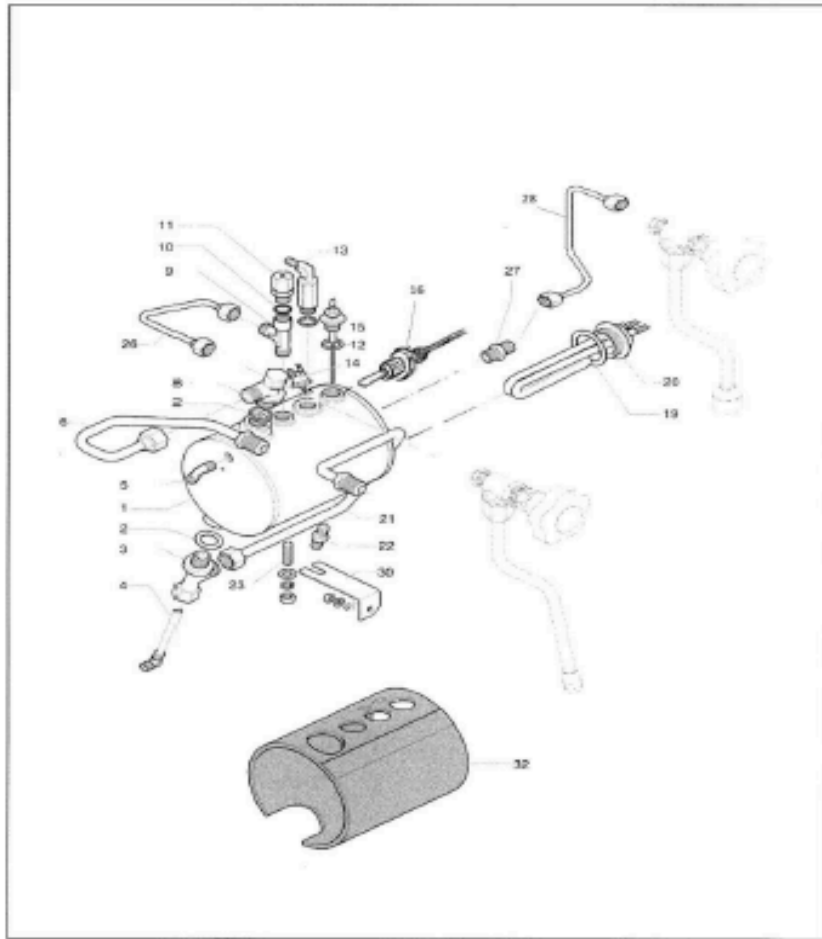

Pos.	Code Nr.	Description	Price	Notes
1	A277704278	Boiler		
2	C479900673	Copper gasket		
3	C229900740	Connector		
4	C229900393	Injector		
5	A229904355	Connector		
6	A279905172	Inlet pipe		
8	A229904957	Connector		
9	C229900528	Connector		
10	A269904417	Teflon gasket		
11	C219900560	Vacuum breaker valve		
12	A449904331	Teflon gasket		
13	A299904998	Safety valve		
14	C199901550	Thermostat 135C		
15	C199900839	Boiler level probe		
16	A119905081	Service boiler NTC probe		
19	C469900239	3 mm heating element gasket		
20	C199901551	Heating element V230		
20	C199901552	Heating element V115		
21	A279905511	Return pipe		
22	C229900518	Connector		
23	C309900131	Pin		
23a	C479900228	Copper gasket		use till sn D1223...
23b	A229904320	Connector		use wth 23a
26	A279904290	Steam pipe		
27	C229900520	Connector		
28	A229905097	Water pipe		from sn D1223....
28a	A279904291	Water pipe		use till sn D1223...
28b	C229900595	Connector		use with 28a
30	C000004257	Boiler support		
32	A499904995	Boiler protection