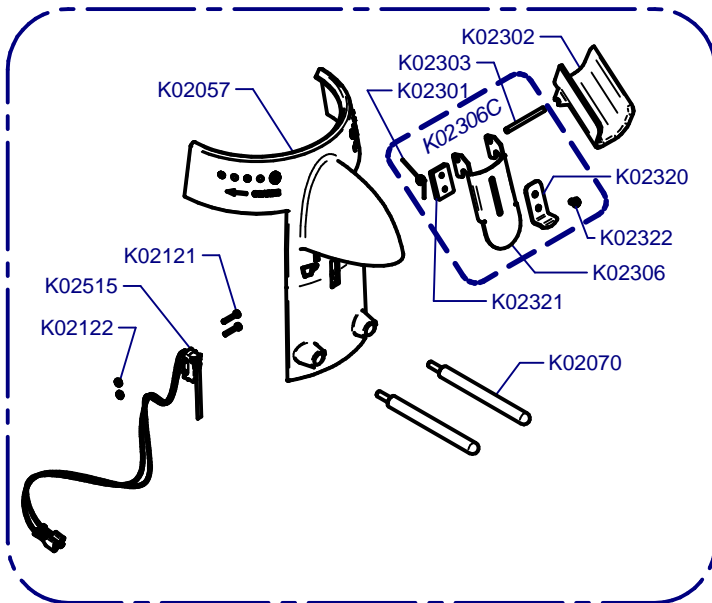

K3 Touch Advanced

	K01330	K00424
	CEE GS	CH
(A)	K00369	K00341
	AUST	UK
		K00113
		USA

K3 Touch Advanced

Updated 17/02/2014

Molienda K3 / K3 Grind

Frontal Touch Advanced

K02523

**Tolva Café
Coffee Hopper**

K02158 / K02286 (275gr)