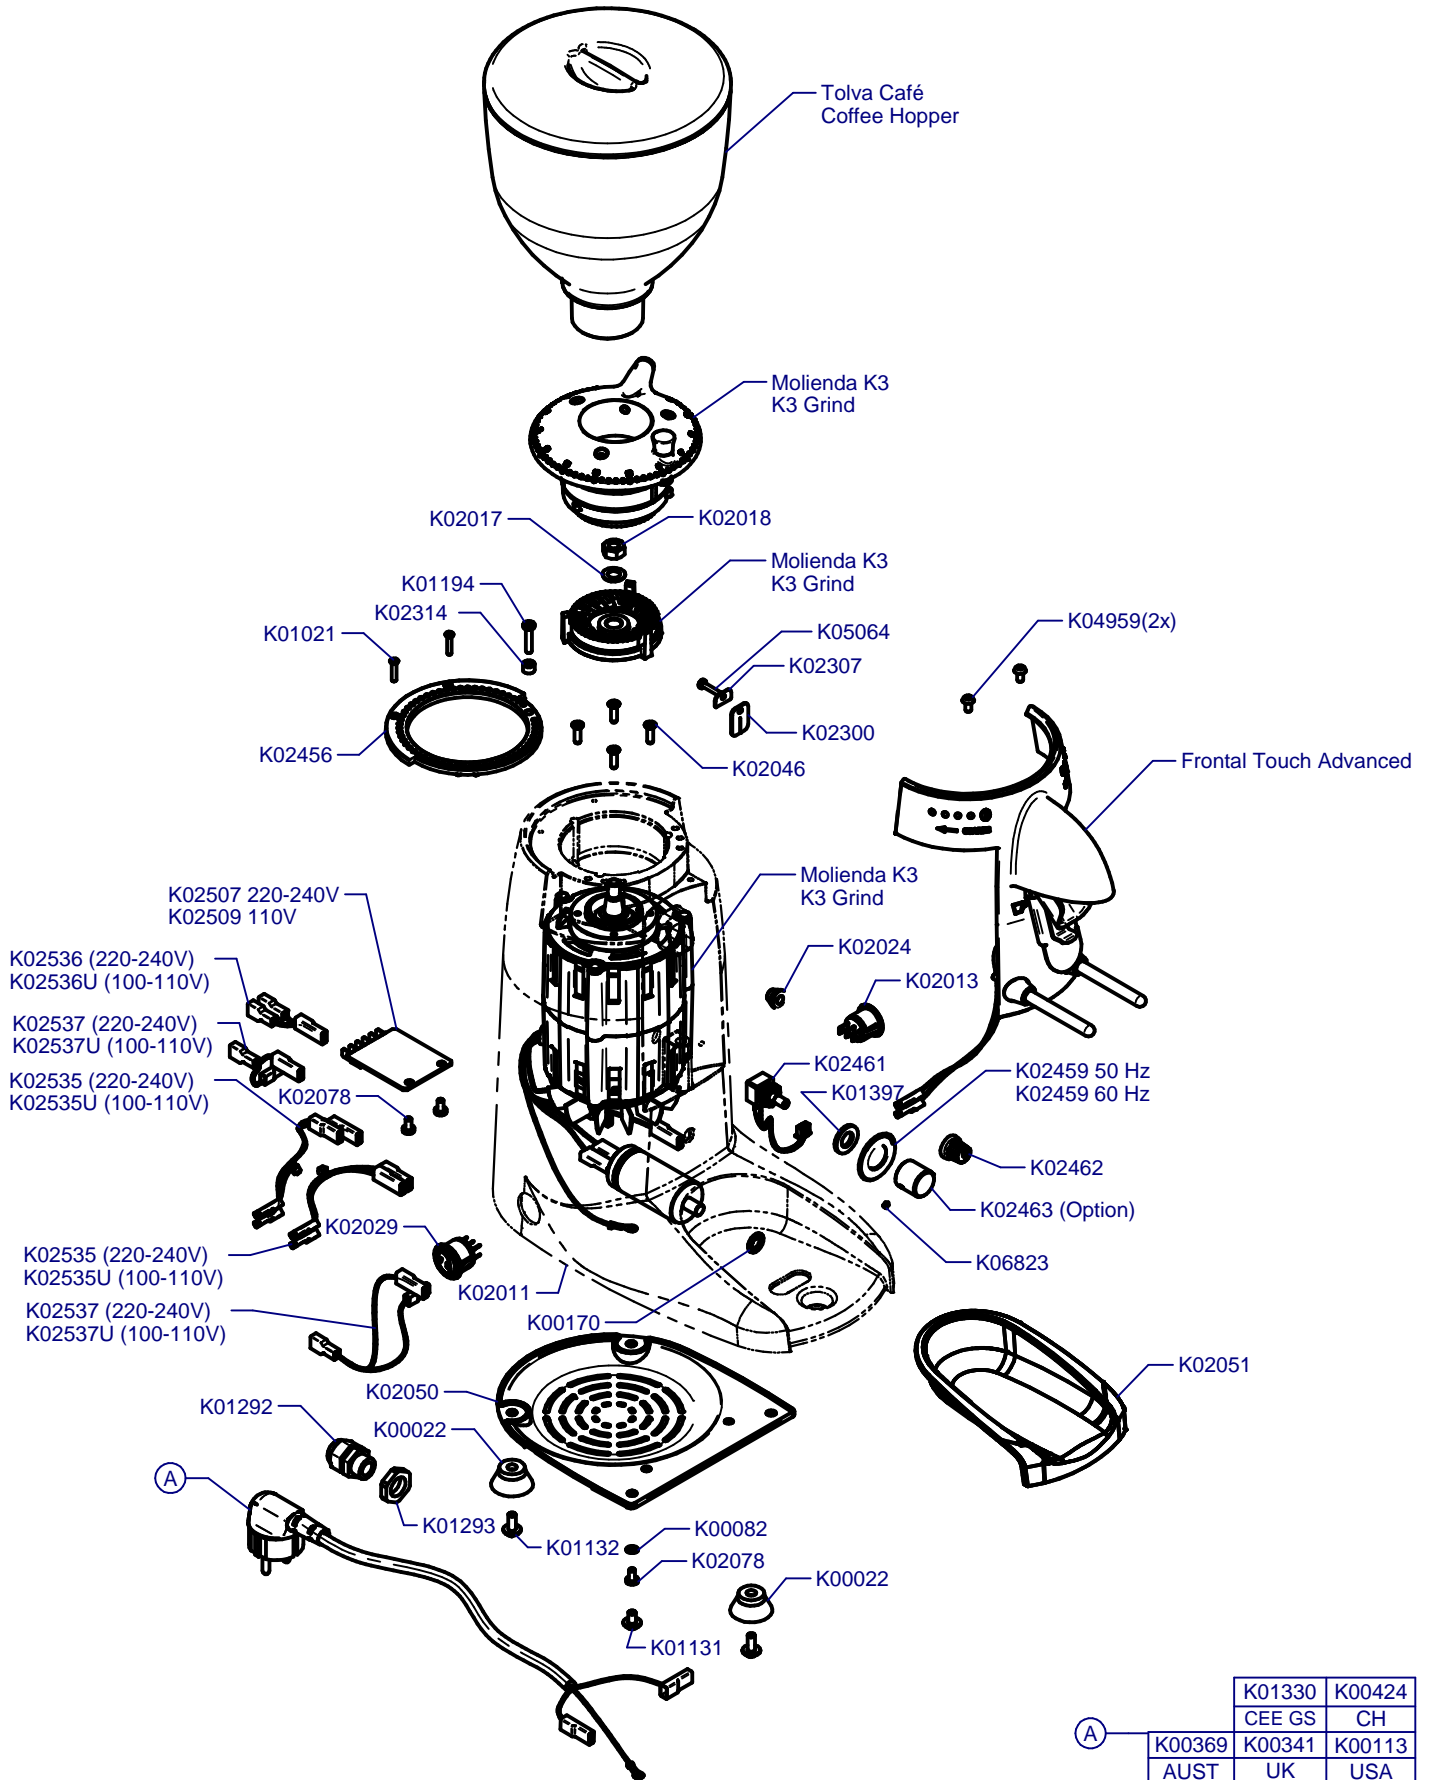

K3 Touch Advanced

	K01330	K00424
	CEE GS	CH
(A)	K00369	K00341
	AUST	UK
		K00113
		USA

K3 Touch Advanced

Updated 17/02/2014

Molienda K3 / K3 Grind

Frontal Touch Advanced

K02523

**Tolva Café
Coffee Hopper**

K02158 / K02286 (275gr)