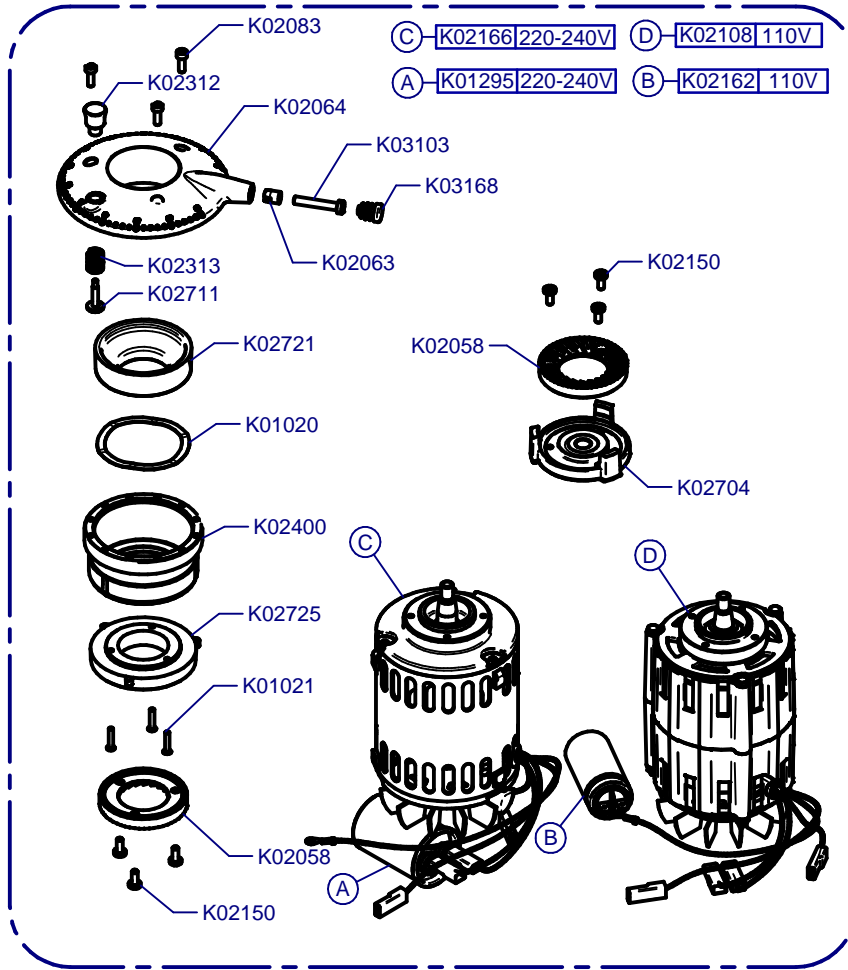

K3 Touch Advanced

	K01330	K00424
	CEE GS	CH
(A)	K00369	K00341
	AUST	UK
		K00113
		USA

K3 Touch Advanced

Updated 17/02/2014

Molienda K3 / K3 Grind

Frontal Touch Advanced

K02523

**Tolva Café
Coffee Hopper**

K02158 / K02286 (275gr)